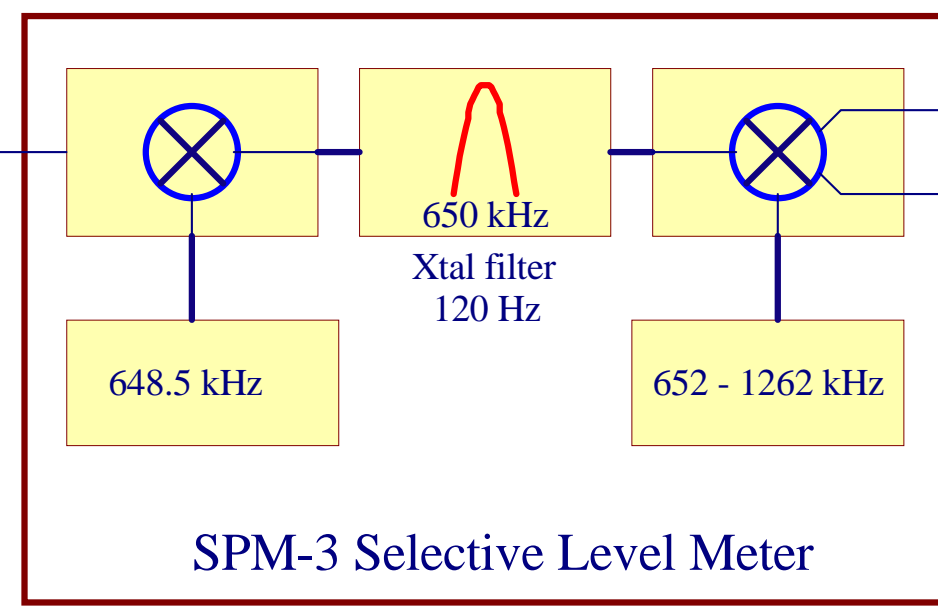

1500 Hz

SPM-3 Selective Level Meter

Title			Grimeton 17.200 Hz Receiver		
Size	Number	Date:		Revision	
B	25/06/2018	19-Jul-2018			
File:			Sheet of		
Z:\Src\Grimeton ontvanger.ddb			Drawn By:		